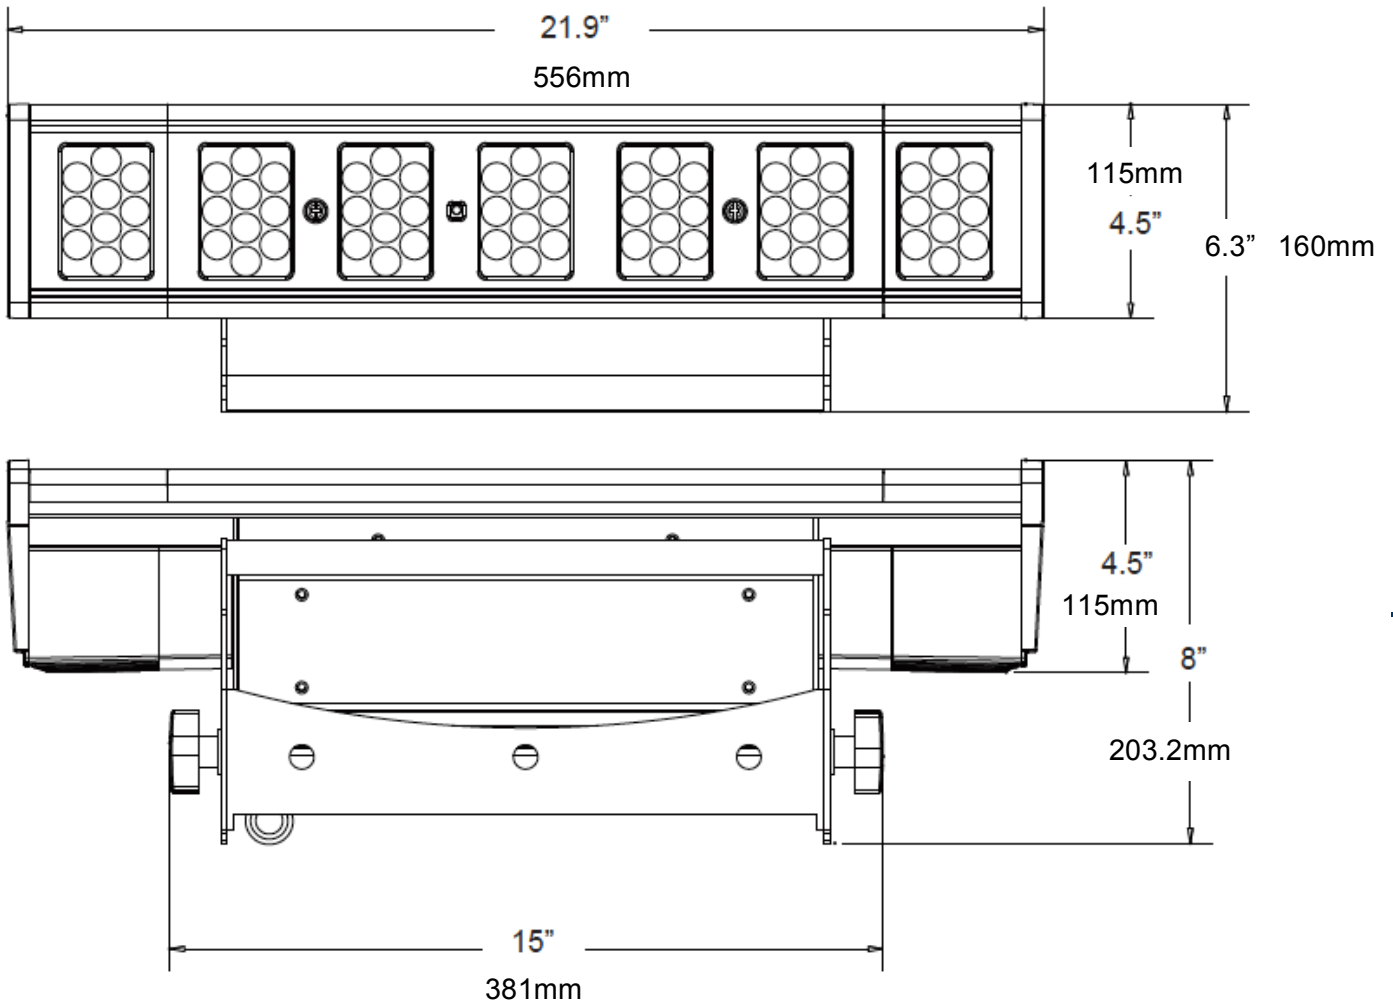

DESIGN BRICK 70 II™

SKU# EDB775

Dimensional Drawings

Specifications and improvements in the design of this unit are subject to change without any prior written notice.

ELATION | DESIGN BRICK 70 II™ | dimensional drawings